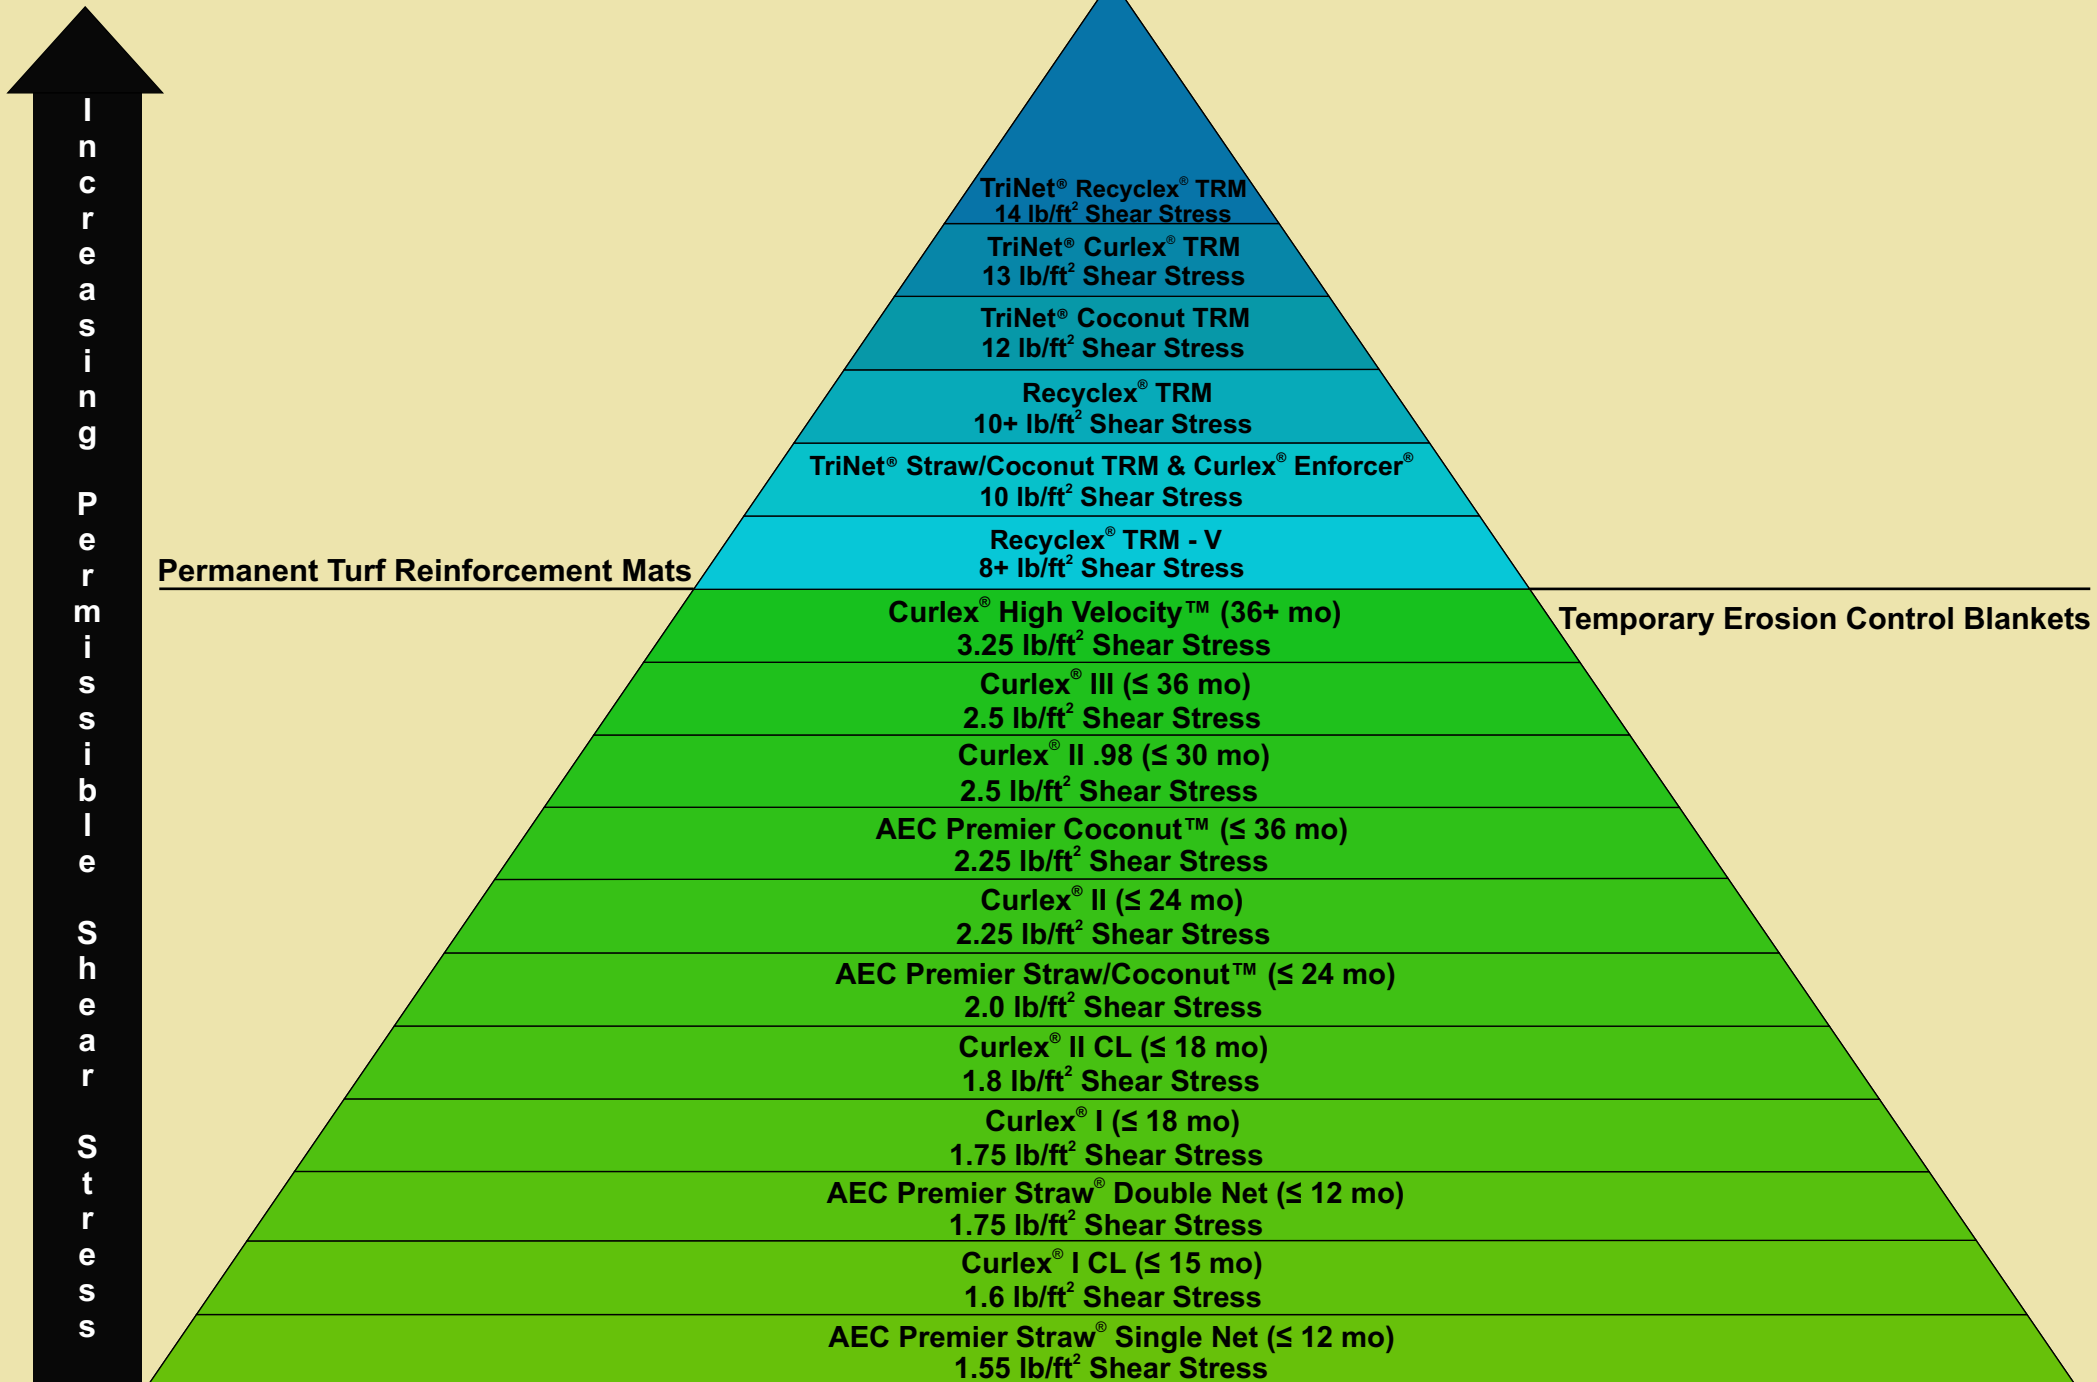

Channel Application Guide

(Functional Longevity in parentheses after each product name^a)

^aFunctional Longevity varies from region to region because of differences in climatic conditions.