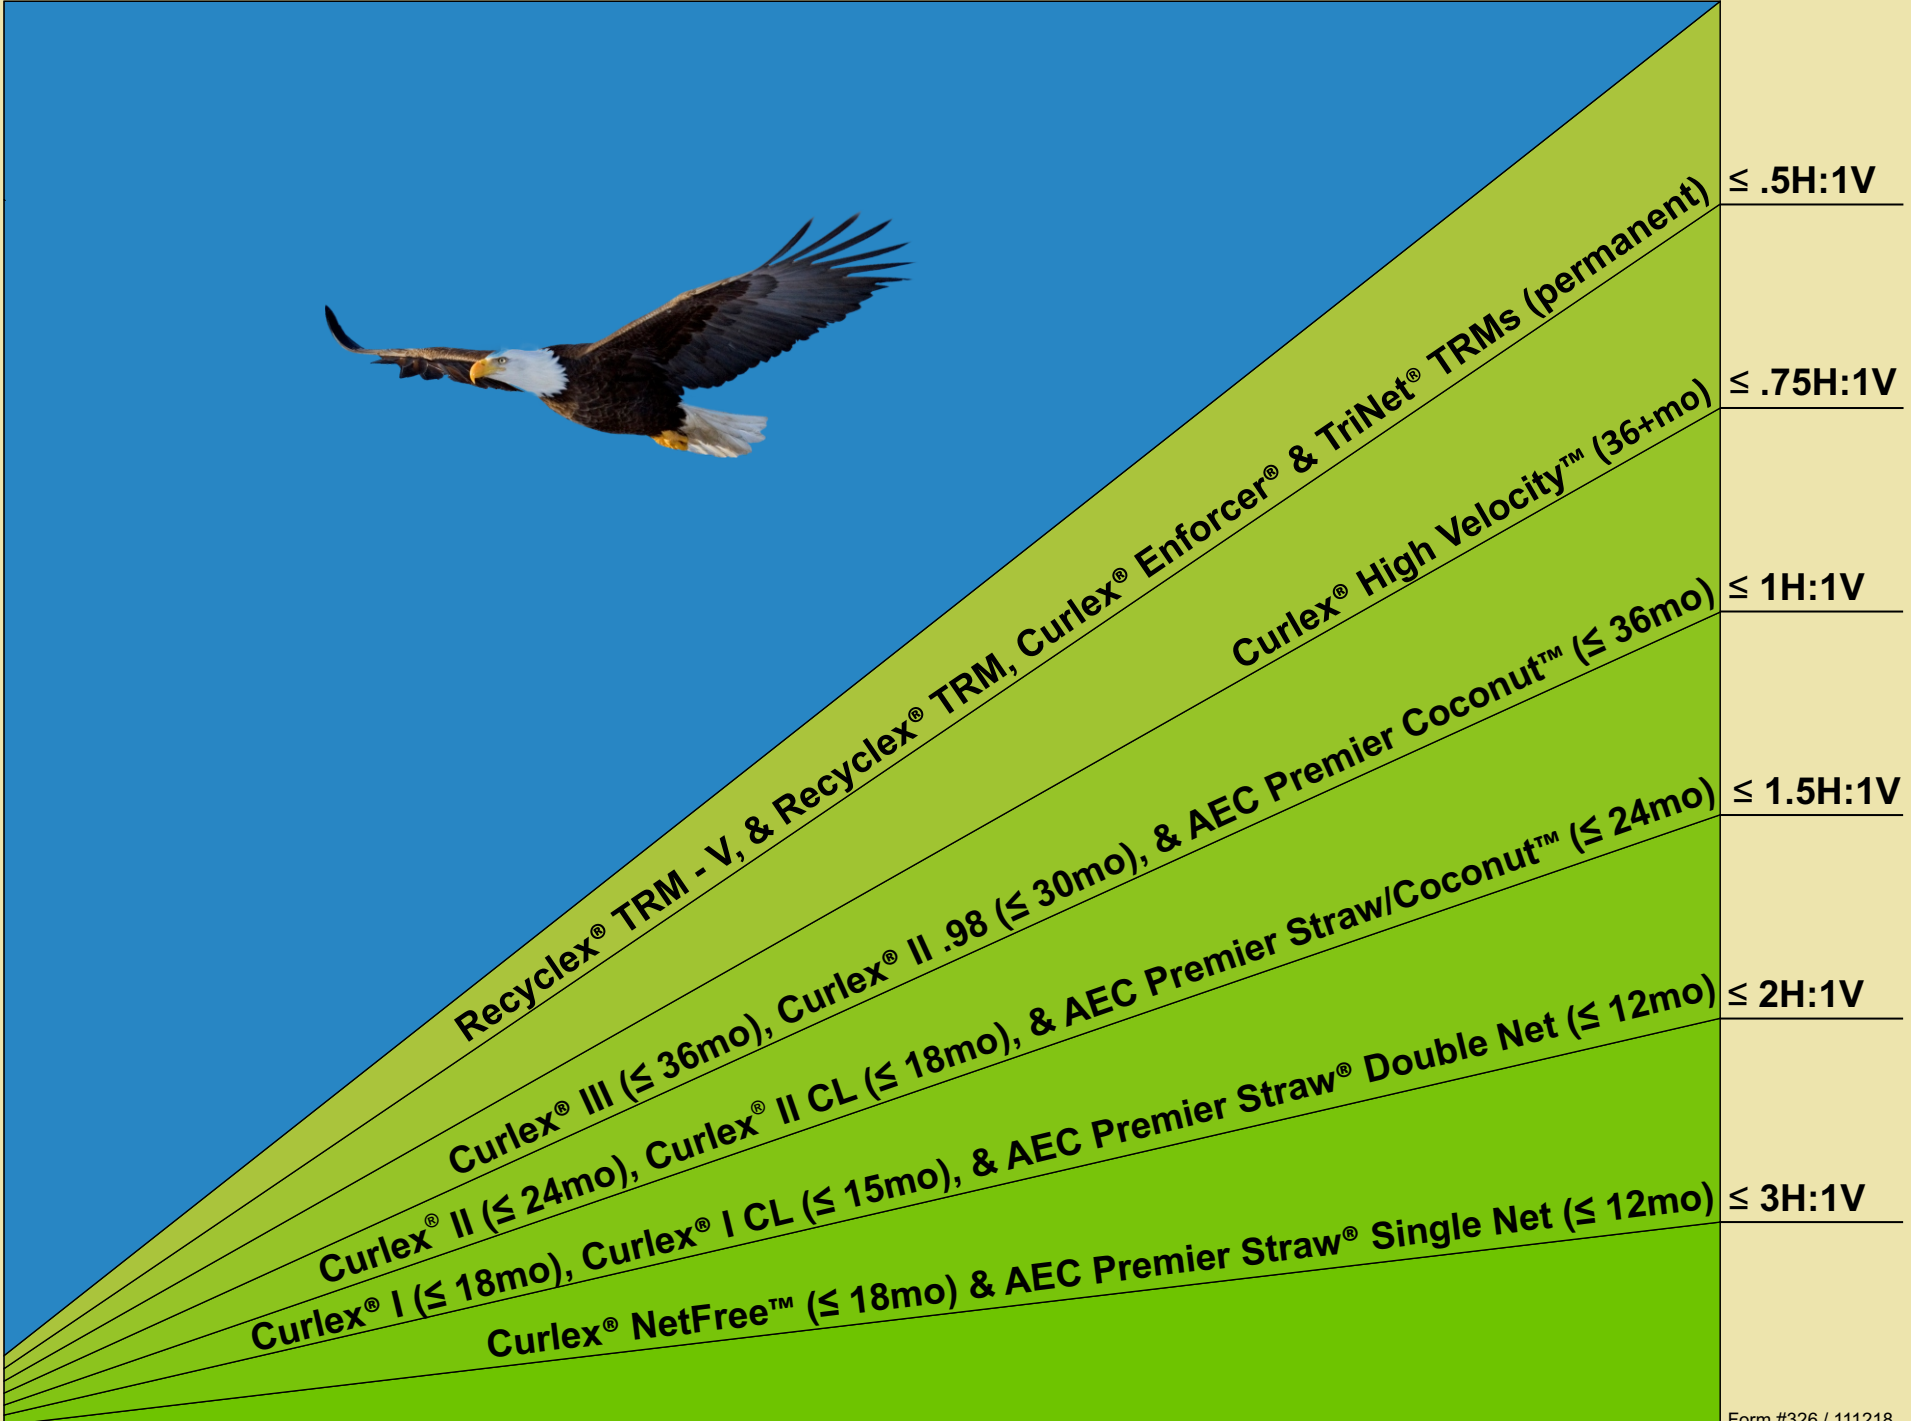

# Slope Application Guide

(Functional Longevity in parentheses after each product name<sup>a</sup>)

I  
n  
c  
r  
e  
a  
s  
i  
n  
g  
  
S  
l  
o  
p  
e  
  
G  
r  
a  
d  
i  
e  
n  
t

<sup>a</sup>Functional Longevity varies from region to region because of differences in climatic conditions.