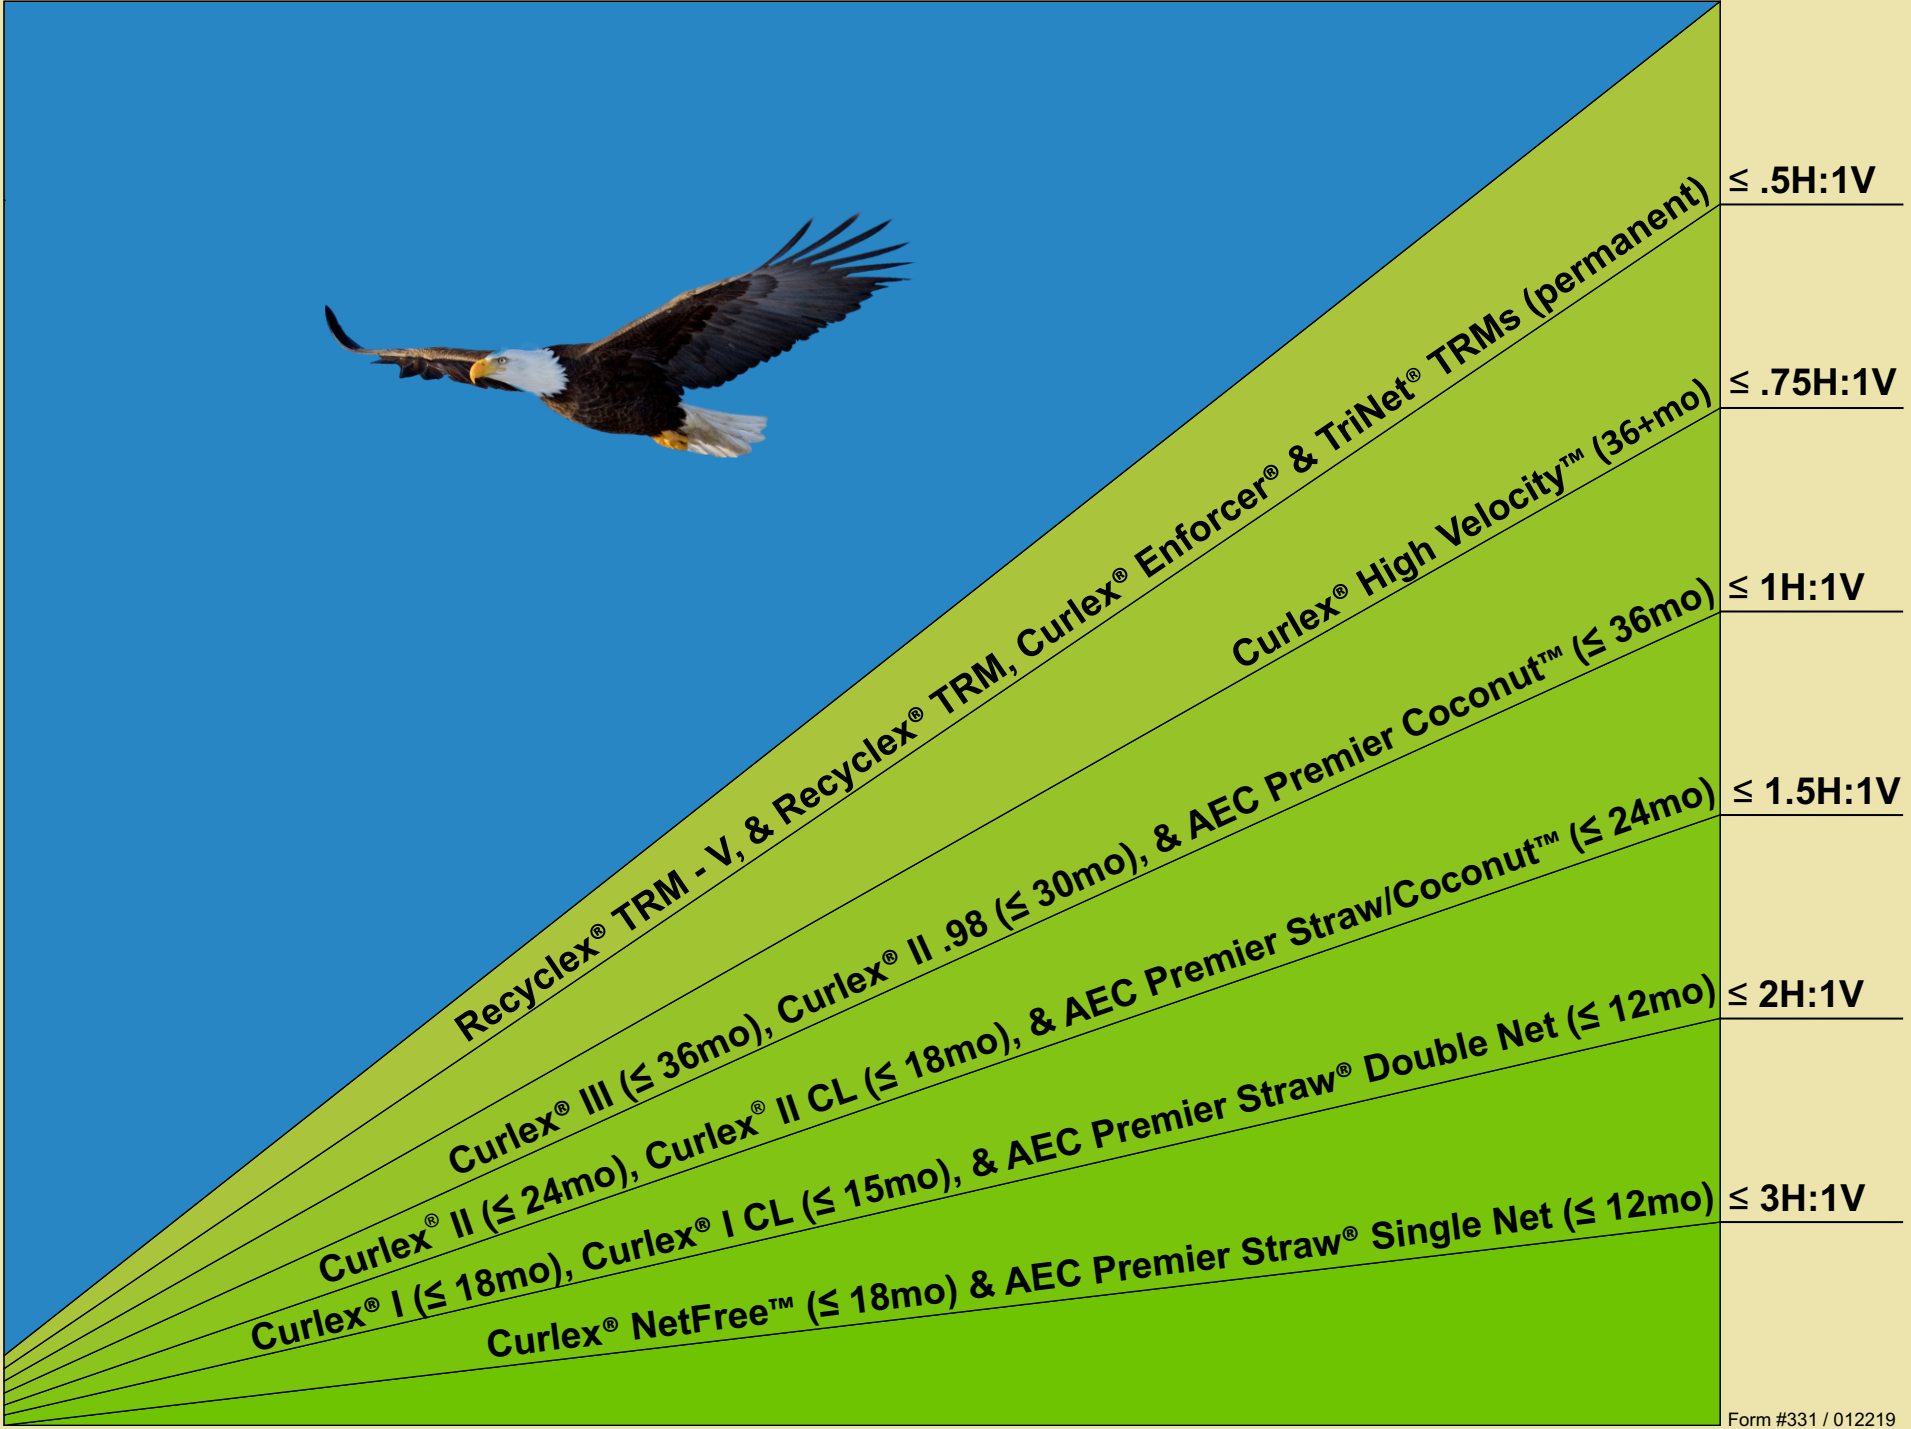

# Slope Application Guide

(Functional Longevity in parentheses after each product name<sup>a</sup>)

I  
n  
c  
r  
e  
a  
s  
i  
n  
g  
  
S  
l  
o  
p  
e  
  
G  
r  
a  
d  
i  
e  
n  
t

<sup>a</sup>Functional Longevity varies from region to region because of differences in climatic conditions.